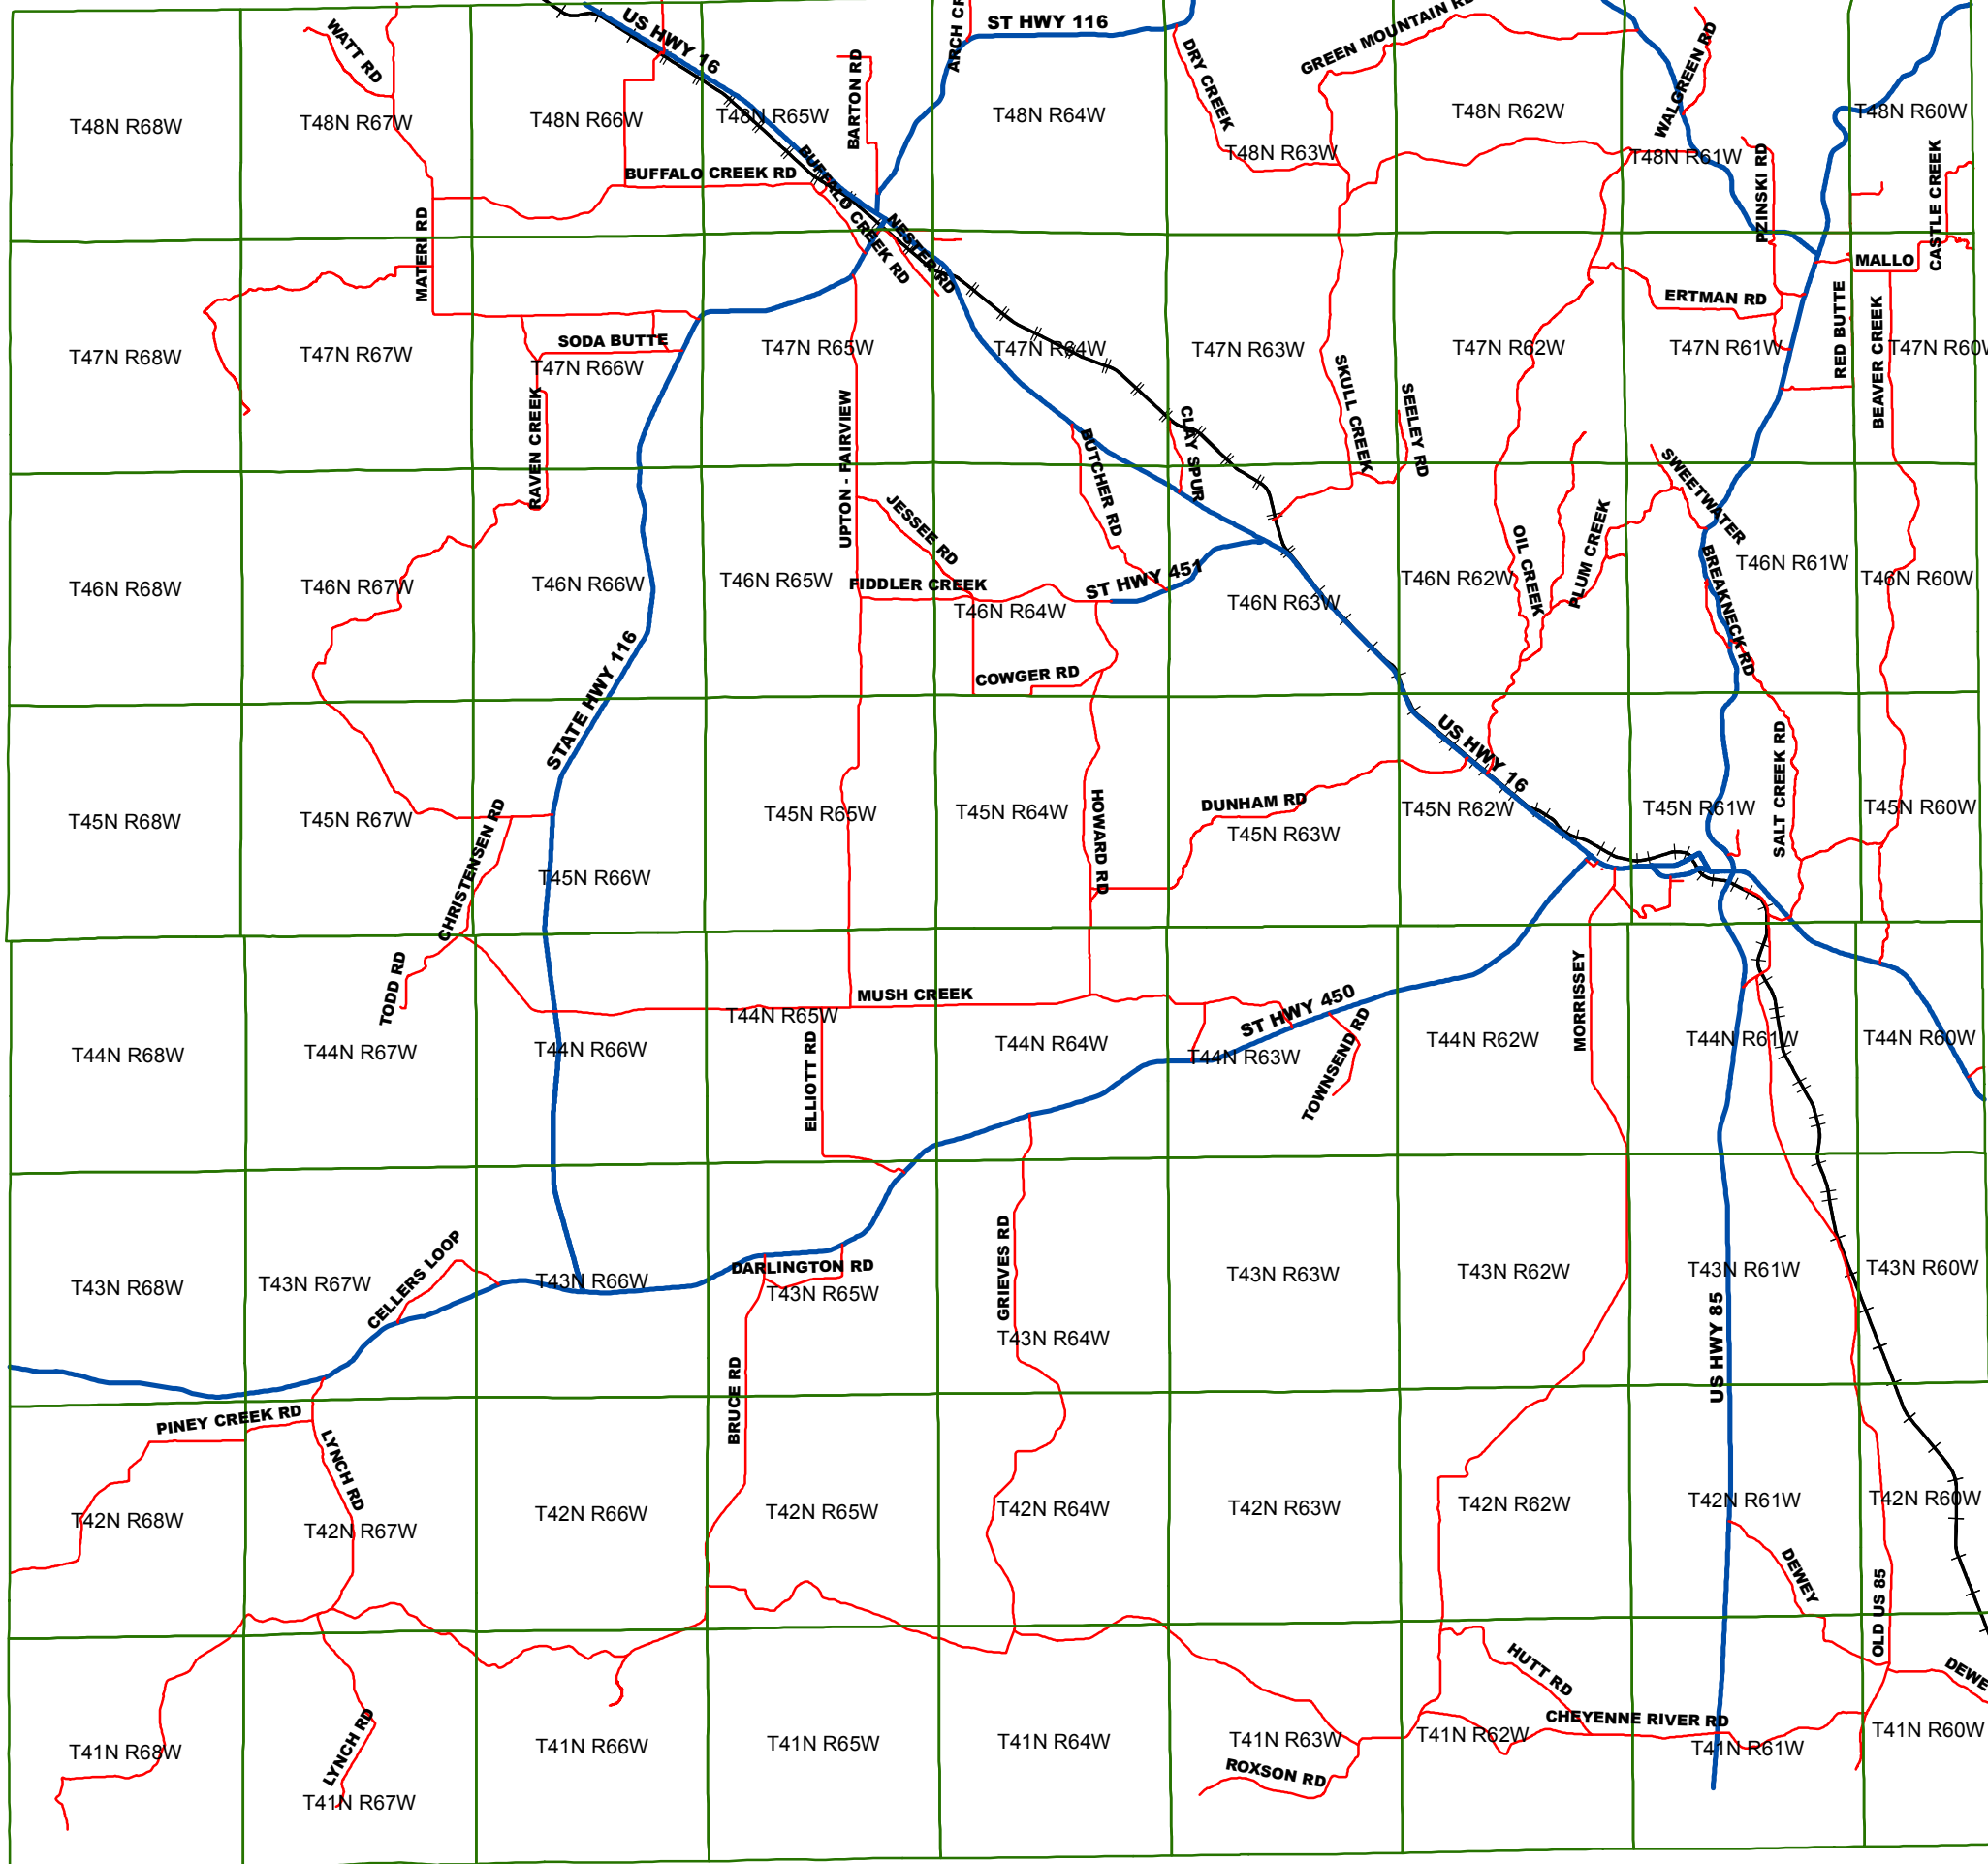

CROOK COUNTY

WESTON COUNTY WYOMING

SOUTH DAKOTA

CAMPBELL COUNTY

CONVERSE COUNTY

NIOBARA COUNTY